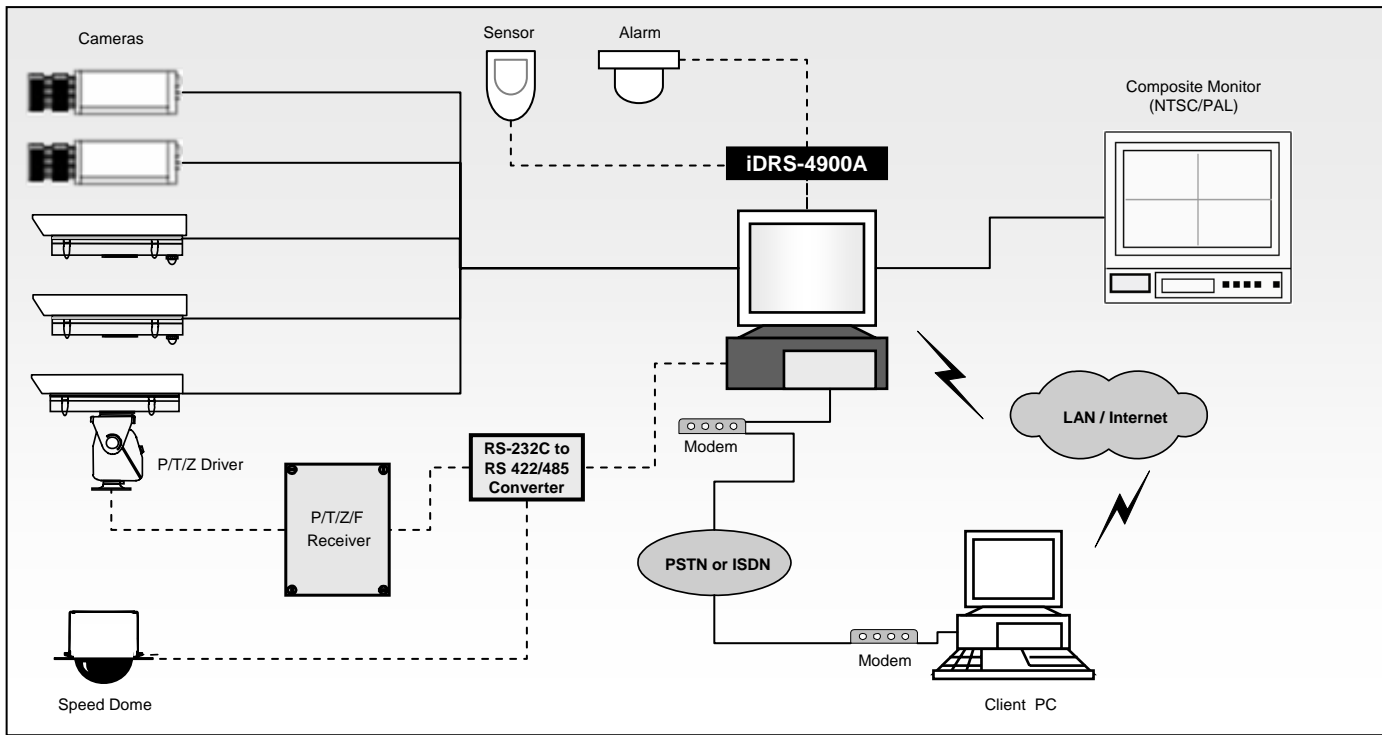

System Configuration

Recommended Hardware Requirements

Item	Requirements
CPU	P4 1.8GHz or Higher
Motherboard	Intel 845 Chipset or Higher
RAM	256MB or Higher
VGA	ATI Radeon 7000 64M or Higher
Others	NIC : 10 / 100 M Modem : 56k (Internal / External) Power Supply : Rated switching power (300W or higher) 19 inch 4-U Rack FDD : 3.5" CD ROM / RW (Option)

Note 1) Above specifications is subject to change without notice, to assure better performances

Note 2) Regarding some parts not presented above, please contact EVT Co.