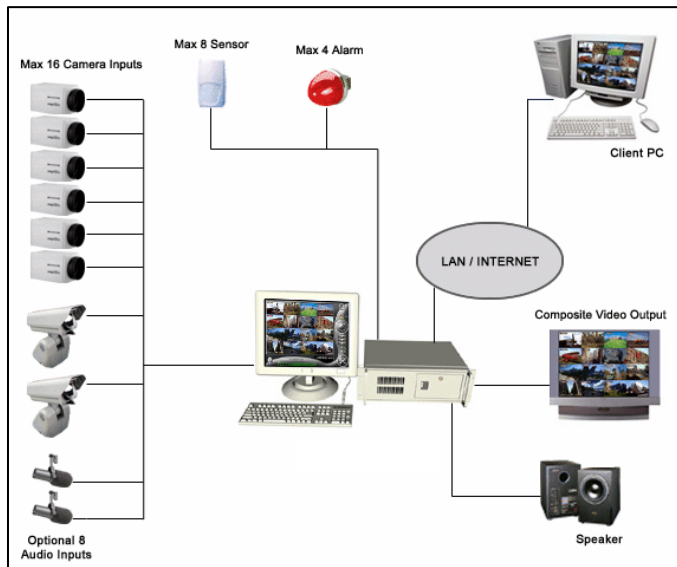

Major Features

<System Configuration>

Built-In P/T/Z Control

- More than 40 Kinds of Protocols of PTZ control
- Speed Dome Control
- Preset Function

Remote Access (Client)

- Support LAN, WAN, PSTN (Telephone Line), ISDN, XDSL, Cable Modem
- Monitoring, Playback, P/T/Z Control
- Channel Security Available
- Remote Archiving (BMP, JPG, AVI)
- Remote Event Notification (via Network or E-Mail)

Various Backup Mode

- Automated & Scheduled Backup
- AVI Conversion Available
- Watermarking

Superior Search Mode

- Multi-Channel Immediate Search
- Digital Zooming (Whole Image 9 Step)
- Immediate reply by history Log
- Object Scan Available
- Night Vision Function

Other Features

- Display Multiplexing
  - 1 / 4 / 9 / 16
- History Logging
  - By Sensor / By Built-In Motion Detector
  - System Log (Setup, On/Off, Password Change)
- Composite Out
- Remote Setup

Reliability

- Support Windows 2000 / XP
- Digital Watchdog Safety
- Multiplex Mode : Duplex (Recording while Playback)
  - Triplex (Duplex + Transmission)
  - Quadplex (Triplex + Backup)
- MPEG-4 Compression Method

Real-time full-motion video capture & display

- 16 Ch Video Inputs
- Real-time Display Speed : 480fps(NTSC) / 400fps (PAL)
- High-speed recording : 120fps(NTSC) / 100fps(PAL) (Separately adjustable per channel)

Various Recording Mode

- Continuous Recording Mode
- Motion Detected Recording
  - Whole area or max. 10 detection zones per channel
- External Sensor Detected Recording
  - 8 Sensor Inputs
  - 4 External Alarm Trigger & History Logging
- Post Alarm Recording (1 Sec – 3 Minutes)
- Pre Alarm Recording (1 Sec – 5 Sec)